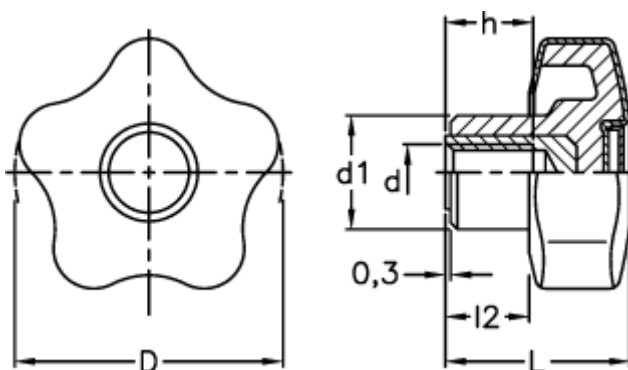

Article number: 23021700629

Description: E+G Lobe knob

VCT.77 B-M12-SOFT, centre cap RAL9005 - black

Measures

d = M12

D = 77

d1 = 26

h = 20

L = 46.0